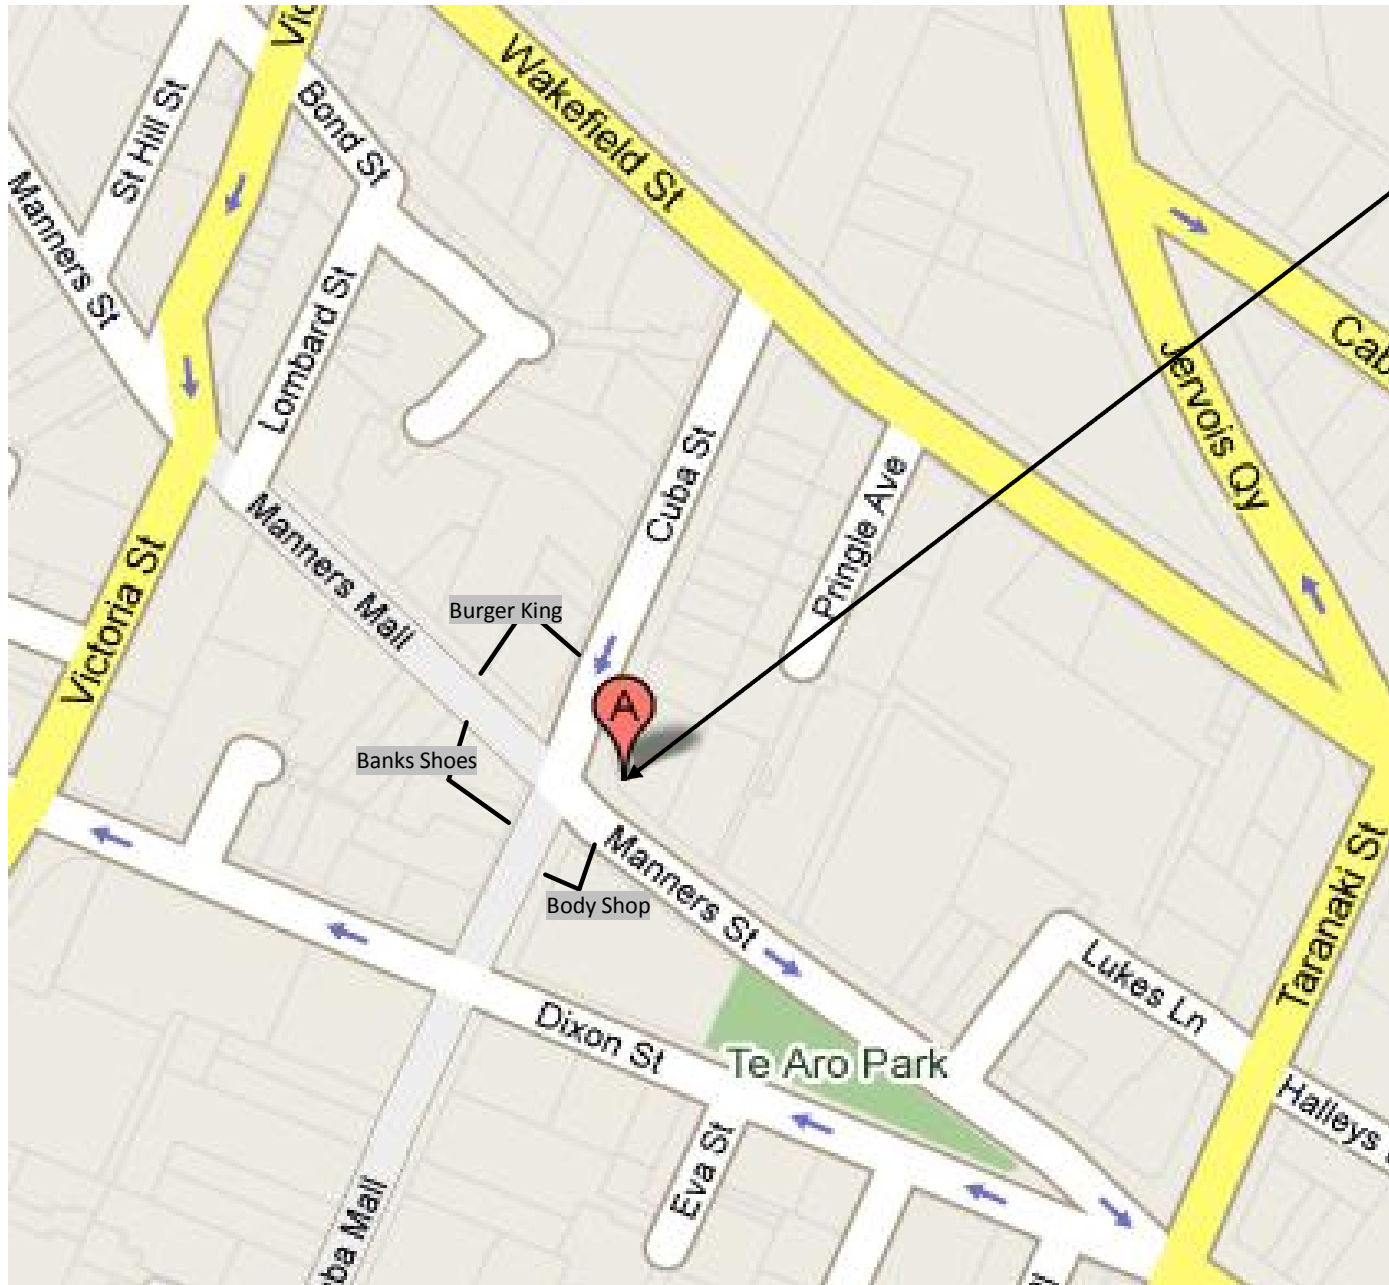

Global Focus Aotearoa

WE ARE HERE

LEVEL 2,
JAMES SMITH BUILDING
55 CUBA STREET
WELLINGTON

Our library is open 9am-5pm
Monday to Friday.

If you live outside of Wellington,
resources can be requested online
and we will post them to you free
of charge.